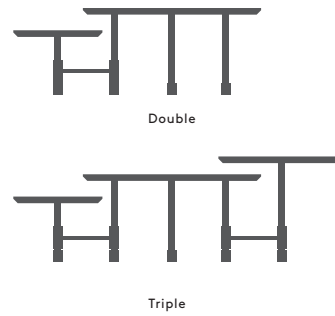

MADE BY HAND

TURN-TABLE SERIES

DOUBLE

TRIPLE

TURN-TABLE SERIES

Top : Veneer/Linoleum
 Legs : Wood
 Connector : Powdercoated steel
 Type : Tableset
 Size : Ø75 / Ø55 / Ø35 cm

Design : Ontwerpdoo
 Year : 2016