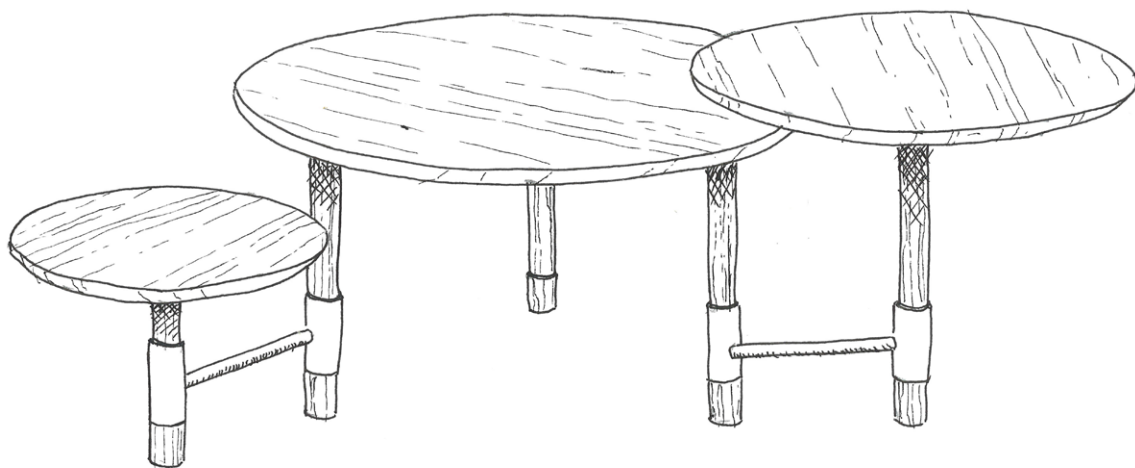

2017 SPRING/SUMMER

VALID FROM APRIL 1ST

MADE BY HAND

TURN-TABLE SERIES

Ontwerpduo

Ontwerpduo is now an established name in Dutch design. During their studies, they continued to take on design assignments and graduated with distinction in 2008 with their graduation project achieving several prizes. Their own collection is known for its playful designs and dramatic and poetic photography.

MADE BY HAND

TURN-TABLE SERIES

DOUBLE

TRIPLE

TURN-TABLE SERIES

Top : Veneer/Linoleum
 Legs : Wood
 Connector : Powdercoated steel
 Type : Tableset
 Size : Ø75 / Ø55 / Ø35 cm

Design : Ontwerpdoo
 Year : 2016

Model	Table Top	Retail ex. VAT EURO
Double	Oak Natural Oil or Black Stained Linoleum	853,-
Triple	Oak Natural Oil Linoleum	1.120,-

COMBINATIONS

Legs	Oak Black stained / Oak Natural oil
Table Top Linoleum	Smokey Blue / Conifer Green / Powder Rose / Pebble Grey / Vapour Blue
Table Top Wood	Black stained oak
Connector	Polished Steel / Powdercoated White / Powdercoated Black