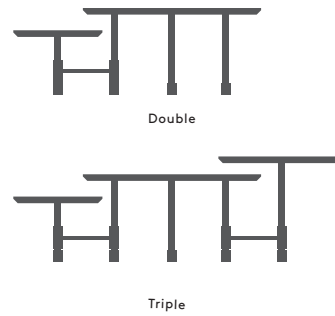

MADE BY HAND

TURN-TABLE SERIES

DOUBLE

TRIPLE

TURN-TABLE SERIES

Top : Veneer/Linoleum
 Legs : Wood
 Connector : Powdercoated steel
 Type : Tableset
 Size : Ø75 / Ø55 / Ø35 cm

Design : Ontwerpdoo
 Year : 2016