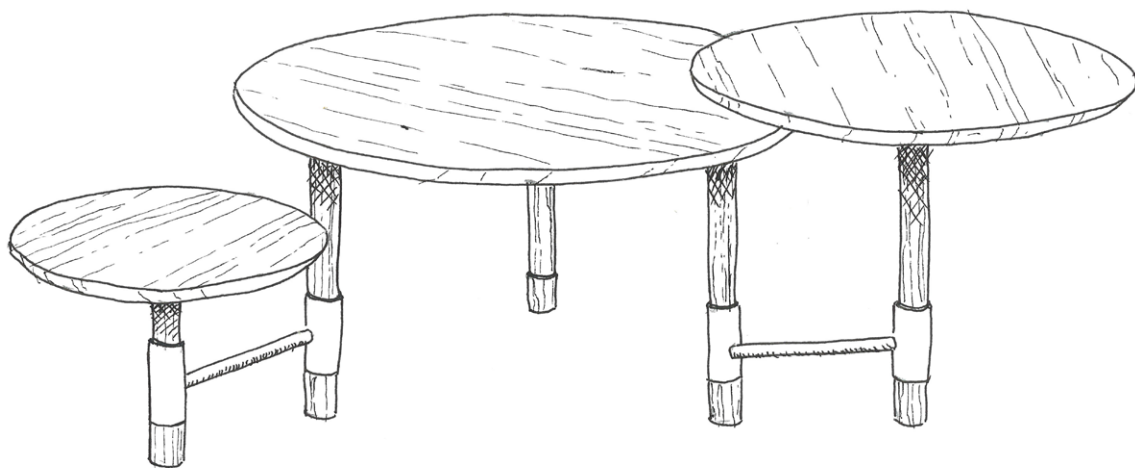

2017 SPRING/SUMMER

VALID FROM APRIL 1ST

MADE BY HAND

TURN-TABLE SERIES

Ontwerpduo

Ontwerpduo is now an established name in Dutch design. During their studies, they continued to take on design assignments and graduated with distinction in 2008 with their graduation project achieving several prizes. Their own collection is known for its playful designs and dramatic and poetic photography.

MADE BY HAND

TURN-TABLE SERIES

DOUBLE

TRIPLE

TURN-TABLE SERIES

Top : Veneer/Linoleum
 Legs : Wood
 Connector : Powdercoated steel
 Type : Tableset
 Size : Ø75 / Ø55 / Ø35 cm

Design : Ontwerpdoo
 Year : 2016

Model	Table Top	Retail DKK
Double	Oak Natural Oil or Black Stained Linoleum	7.995,-
Triple	Oak Natural Oil Linoleum	10.495,-

COMBINATIONS

Legs	Oak Black stained / Oak Natural oil
Table Top Linoleum	Smokey Blue / Conifer Green / Powder Rose / Pebble Grey / Vapour Blue
Table Top Wood	Black stained oak
Connector	Polished Steel / Powdercoated White / Powdercoated Black