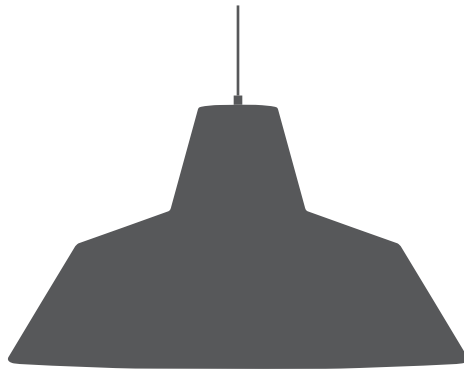

MADE BY HAND

WORKSHOP LAMP SERIES

W5

Ø 820 mm
H 450 mm

Ø 350 mm
H 240 mm