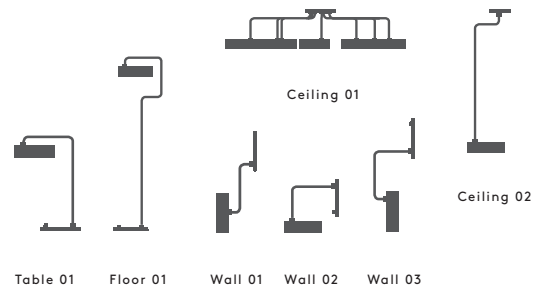

MADE BY HAND

PETITE MACHINE SERIES

TABLE 01
W 330 mm
H 520 mm

WALL 01
W 220 mm
H 590 mm

WALL 02
W 300 mm
H 290 mm

WALL 03
W 220 mm
H 590 mm

FLOOR 01
W 315 mm
H 1080 mm

CEILING 01
W 1180 mm
H 260 mm

CEILING 02
W 240 mm
H 810 mm

PETITE MACHINE SERIES

Shade and Base : Steel or brass
 Pipe and Fittings : Brass
 Type : Lamp series

Design : Studio Flemming Lindholdt
 Year : 2013

			EX. VAT
Model	Finish/Colour	Item no.	Retail EURO
Table 01	Slate	PMT1 020SL	
	Deep Black	PMT1 021DB	
	Oyster White	PMT1 022OW	
	Light Pink	PMT1 023LP	
	Moss Green	PMT1 024MG	501,-
	Brass	PMT1 024BR	896,-
Floor 01	Slate	PMF1 020SL	
	Deep Black	PMF1 021DB	
	Oyster White	PMF1 022OW	
	Light Pink	PMF1 023LP	
	Moss Green	PMF1 024MG	608,-
	Brass	PMF1 024BR	939,-
Ceiling 01	Slate	PMC1 020SL	
	Deep Black	PMC1 021DB	
	Oyster White	PMC1 022OW	
	Light Pink	PMC1 023LP	
	Moss Green	PMC1 024MG	2.986,-
	Brass	PMC1 024BR	4.800,-
Ceiling 02	Slate	PMC2 020SL	
	Deep Black	PMC2 021DB	
	Oyster White	PMC2 022OW	
	Light Pink	PMC2 023LP	
	Moss Green	PMC2 024MG	501,-
Wall 01	Slate	PMW1 020SL	
	Deep Black	PMW1 021DB	
	Oyster White	PMW1 022OW	
	Light Pink	PMW1 023LP	
	Moss Green	PMW1 024MG	448,-
Wall 02	Slate	PMW2 020SL	
	Deep Black	PMW2 021DB	
	Oyster White	PMW2 022OW	
	Light Pink	PMW2 023LP	
	Moss Green	PMW2 024MG	488,-
Wall 03	Slate	PMW3 020SL	
	Deep Black	PMW3 021DB	
	Oyster White	PMW3 022OW	
	Light Pink	PMW3 023LP	
	Moss Green	PMW3 024MG	488,-