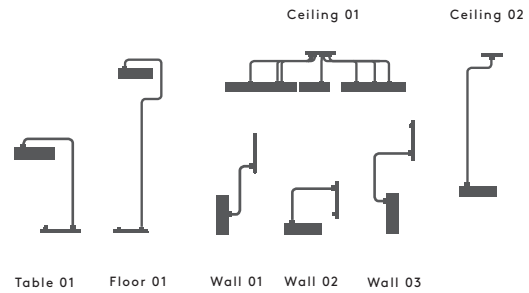

MADE BY HAND

PETITE MACHINE SERIES

TABLE 01
W 330 mm
H 520 mm

WALL 01
W 220 mm
H 590 mm

WALL 02
W 300 mm
H 290 mm

WALL 03
W 220 mm
H 590 mm

FLOOR 01
W 315 mm
H 1080 mm

CEILING 01
W 1180 mm
H 260 mm

CEILING 02
W 240 mm
H 810 mm

PETITE MACHINE SERIES

Shade and Base : Steel or brass
 Pipe and Fittings : Brass
 Type : Lamp series

Design : Studio Flemming Lindholdt
 Year : 2013

			25% VAT
Model	Finish/Colour	Item no.	Retail DKK
Table 01	Slate	PMT1 020SL	
	Deep Black	PMT1 021DB	
	Oyster White	PMT1 022OW	
	Light Pink	PMT1 023LP	
	Moss Green	PMT1 024MG	4.695,-
	Brass	PMT1 024BR	8.395,-
Floor 01	Slate	PMF1 020SL	
	Deep Black	PMF1 021DB	
	Oyster White	PMF1 022OW	
	Light Pink	PMF1 023LP	
	Moss Green	PMF1 024MG	5.695,-
	Brass	PMF1 024BR	8.795,-
Ceiling 01	Slate	PMC1 020SL	
	Deep Black	PMC1 021DB	
	Oyster White	PMC1 022OW	
	Light Pink	PMC1 023LP	
	Moss Green	PMC1 024MG	27.995,-
	Brass	PMC1 024BR	44.995,-
Ceiling 02	Slate	PMC2 020SL	
	Deep Black	PMC2 021DB	
	Oyster White	PMC2 022OW	
	Light Pink	PMC2 023LP	
	Moss Green	PMC2 024MG	4.695,-
Wall 01	Slate	PMW1 020SL	
	Deep Black	PMW1 021DB	
	Oyster White	PMW1 022OW	
	Light Pink	PMW1 023LP	
	Moss Green	PMW1 024MG	4.195,-
Wall 02	Slate	PMW2 020SL	
	Deep Black	PMW2 021DB	
	Oyster White	PMW2 022OW	
	Light Pink	PMW2 023LP	
	Moss Green	PMW2 024MG	4.195,-
Wall 03	Slate	PMW3 020SL	
	Deep Black	PMW3 021DB	
	Oyster White	PMW3 022OW	
	Light Pink	PMW3 023LP	
	Moss Green	PMW3 024MG	4.195,-