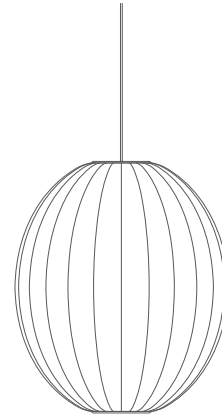

MADE BY HAND

KNIT-WIT SERIES

KW45

Ø 450 mm
H 420 mm

KW60

Ø 600 mm
H 560 mm

KWH65

Ø 650 mm
H 860 mm

KW45
FLOOR LOW

Ø 450 mm
H 580 mm

KW45
FLOOR HIGH

Ø 450 mm
H 1600 mm

KW60
FLOOR MEDIUM

Ø 600 mm
H 1000 mm

KWH65
FLOOR MEDIUM

Ø 650 mm
H 1300 mm

KNIT-WIT PENDANT

Structure : Aluminium
 Yarn : Flame retardent polyester
 Type : Pendant
 Cord : 3 m textile cord

Design : ISKOS-BERLIN
 Year : 2017

KW45

KW60

KWH65

				EX. VAT
Model	Finish RING	Colour	Item no.	Retail EURO
Round Knit-Wit Ø45 cm	Matte Black	Silver	KW45 SI	405,-
		Burgundy	KW45 BU	
		Light Pink	KW45 PI	
		Heather Green	KW45 HG	
		Sunrise	KW45 SU	
Round Knit-Wit Ø60 cm	Matte Black	Silver	KW60 SI	480,-
		Burgundy	KW60 BU	
		Light Pink	KW60 PI	
		Heather Green	KW60 HG	
		Sunrise	KW60 SU	
High Oval Knit-Wit Ø65 cm	Matte Black	Silver	KWH65 SI	640,-
		Burgundy	KWH65 BU	
		Light Pink	KWH65 PI	
		Heather Green	KWH65 HG	
		Sunrise	KWH65 SU	

KNIT-WIT FLOOR LAMP

Structure : Aluminium and steel
 Yarn : Flame retardent polyester
 Type : Floor
 Cord : 3 m textile cord

Design : ISKOS-BERLIN
 Year : 2018

Configuration examples - more available

				EX. VAT
Model	Finish Legs	Size	Item no.	Retail EURO
Floor lamp Round Knit-Wit Ø45 cm	Matte Black	Low	KW45 SI FLO KW45 BU FLO KW45 PI FLO KW45 HG FLO KW45 SU FLO	469,-
	Matte Black	Medium	KW45 SI FME KW45 BU FME KW45 PI FME KW45 HG FME KW45 SU FME	484,-
	Matte Black	High	KW45 SI FHI KW45 BU FHI KW45 PI FHI KW45 HG FHI KW45 SU FHI	514,-
Floor lamp Round Knit-Wit Ø60 cm	Matte Black	Low	KW60 SI FLO KW60 BU FLO KW60 PI FLO KW60 HG FLO KW60 SU FLO	544,-
	Matte Black	Medium	KW60 SI FME KW60 BU FME KW60 PI FME KW60 HG FME KW60 SU FME	566,-
	Matte Black	High	KW60 SI FHI KW60 BU FHI KW60 PI FHI KW60 HG FHI KW60 SU FHI	587,-
Floor lamp High Oval Knit-Wit Ø65 cm	Matte Black	Low	KWH65 SI FLO KWH65 BU FLO KWH65 PI FLO KWH65 HG FLO KWH65 SU FLO	704,-
	Matte Black	Medium	KWH65 SI FME KWH65 BU FME KWH65 PI FME KWH65 HG FME KWH65 SU FME	726,-