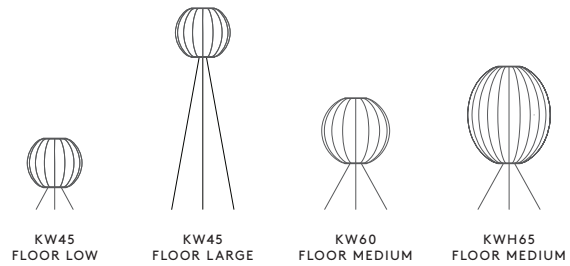

KNIT-WIT PENDANT

Structure : Aluminium
 Yarn : Flame retardent polyester
 Type : Pendant
 Cord : 3 m textile cord

Design : ISKOS-BERLIN
 Year : 2017

KW45

KW60

KWH65

				EX. VAT
Model	Finish RING	Colour	Item no.	Retail EURO
Round Knit-Wit Ø45 cm	Matte Black	Silver	KW45 SI	405,-
		Burgundy	KW45 BU	
		Light Pink	KW45 PI	
		Heather Green	KW45 HG	
		Sunrise	KW45 SU	
Round Knit-Wit Ø60 cm	Matte Black	Silver	KW60 SI	480,-
		Burgundy	KW60 BU	
		Light Pink	KW60 PI	
		Heather Green	KW60 HG	
		Sunrise	KW60 SU	
High Oval Knit-Wit Ø65 cm	Matte Black	Silver	KWH65 SI	640,-
		Burgundy	KWH65 BU	
		Light Pink	KWH65 PI	
		Heather Green	KWH65 HG	
		Sunrise	KWH65 SU	

KNIT-WIT FLOOR LAMP

Structure : Aluminium and steel
 Yarn : Flame retardent polyester
 Type : Floor
 Cord : 3 m textile cord

Design : ISKOS-BERLIN
 Year : 2018

Configuration examples - more available

				EX. VAT
Model	Finish Legs	Size	Item no.	Retail EURO
Floor lamp Round Knit-Wit Ø45 cm	Matte Black	Low	KW45 SI FLO KW45 BU FLO KW45 PI FLO KW45 HG FLO KW45 SU FLO	469,-
	Matte Black	Medium	KW45 SI FME KW45 BU FME KW45 PI FME KW45 HG FME KW45 SU FME	484,-
	Matte Black	High	KW45 SI FHI KW45 BU FHI KW45 PI FHI KW45 HG FHI KW45 SU FHI	514,-
Floor lamp Round Knit-Wit Ø60 cm	Matte Black	Low	KW60 SI FLO KW60 BU FLO KW60 PI FLO KW60 HG FLO KW60 SU FLO	544,-
	Matte Black	Medium	KW60 SI FME KW60 BU FME KW60 PI FME KW60 HG FME KW60 SU FME	566,-
	Matte Black	High	KW60 SI FHI KW60 BU FHI KW60 PI FHI KW60 HG FHI KW60 SU FHI	587,-
Floor lamp High Oval Knit-Wit Ø65 cm	Matte Black	Low	KWH65 SI FLO KWH65 BU FLO KWH65 PI FLO KWH65 HG FLO KWH65 SU FLO	704,-
	Matte Black	Medium	KWH65 SI FME KWH65 BU FME KWH65 PI FME KWH65 HG FME KWH65 SU FME	726,-